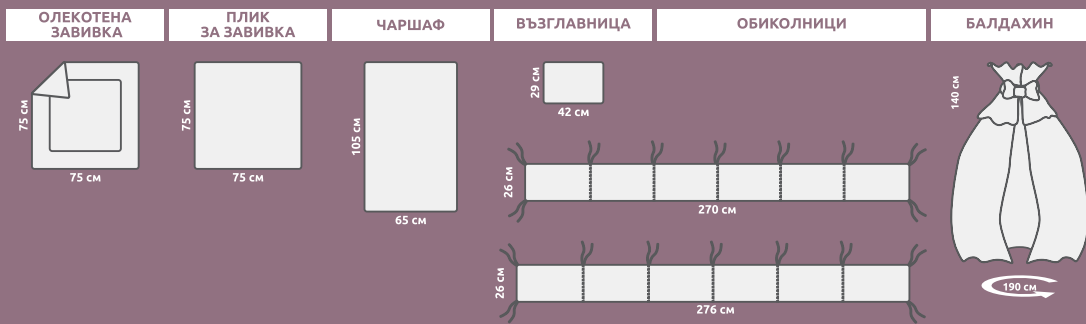

QUILT CASE

Size: 75/75 cm

Content: Ranforce 100% Cotton

SHEET

Size: 65/105 cm

Content: Ranforce 100% Cotton

PILLOW

Size: 42/29 cm

Content: Surface layer: Ranforce 100% Cotton
Filling: 100% Polyester**BALDACHIN**

Size: 140/190 cm

Content: 100% Polyester

BUMPER

Size: 270/26 cm

Content: Surface layer: Ranforce 100% Cotton
Filling: 100% Polyester

Suitable for use in a cot or similar product with minimum dimensions 42/90 cm.

WARNING!

- Remove cot bumper when child can sit unaided.

ROOM
temperature

THERMAL resistance 2,9 TOG

16°C to 18°C

+

13°C to 16°C

+

WARNING! To avoid danger of suffocation remove the plastic cover!
WARNING! Keep away from fire!

CET First Dreams

ОЛЕКОТЕНА ЗАВИВКА

Размер: 75/75 см

Подходяща за детска кошарка или подобен продукт с минимални размери 42/90 см