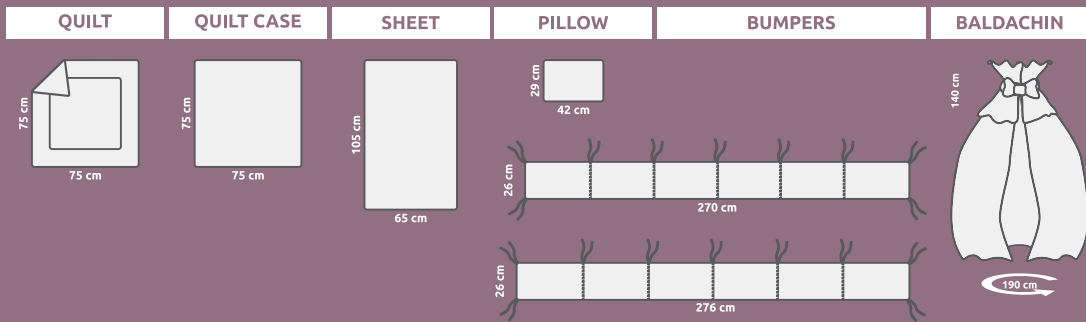

bedding set
First Dreams

find us on

www.lorelli.eu

BEDDING SET First Dreams

**QUILT**

Size: 75/75 cm

Suitable for use in a cot or similar product with minimum dimensions 42/90 cm.

Content: Surface layer: Ranforce 100% Cotton / Filling: 100% Polyester

QUILT CASE

Size: 75/75 cm

Content: Ranforce 100% Cotton

SHEET

Size: 65/105 cm

Content: Ranforce 100% Cotton

PILLOW

Size: 42/29 cm

Content: Surface layer: Ranforce 100% Cotton
Filling: 100% Polyester**BALDACHIN**

Size: 140/190 cm

Content: 100% Polyester

BUMPER

Size: 270/26 cm

Content: Surface layer: Ranforce 100% Cotton
Filling: 100% Polyester

ПЛИК ЗА ЗАВИВКА

Размер: 75/75 см

Състав: Ранфорс 100% Памук

ЧАРШАФ

Размер: 65/105 см

Състав: Ранфорс 100% Памук

ВЪЗГЛАНИЦА

Размер: 42/29 см